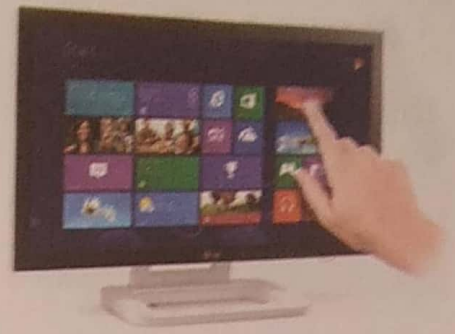

Read it 17/4/20

- ◆ A **touchscreen** is a computer screen, sensitive to touch. We can select objects directly by touching with a finger.

- ◆ A **webcam** is used to capture still images and live videos.

## PROCESSING DEVICE

The processing device of a computer is Central Processing Unit (CPU). It is present inside the CPU box. The CPU does all the calculations of the computer. It also controls other devices.

A **projector** displays the output on a big screen. It is used while teaching, giving presentations.

## MEMORISE

- A computer is an electronic device that receives input, operates on it.
- Input devices are used to enter data and instruction into the computer.
- The processing device of a computer is Central Processing Unit (CPU).
- Output devices show the result of the work done by a computer.